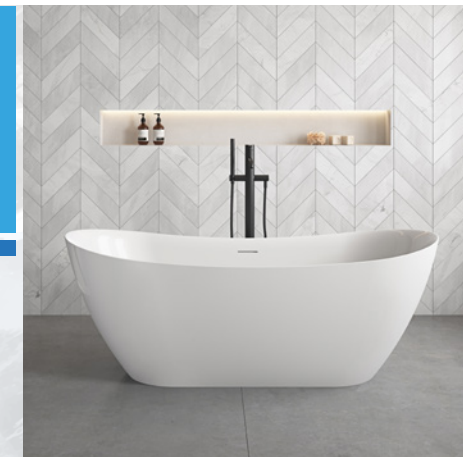

# LUKA FREESTANDING BATH TUB

## SPECIFICATIONS

1700 X 730 X 630 H  
RIGHT HAND OPTIONS

ITEM CODE: LUK1773S

- Integrated overflow, with slot overflow hole
- Mitsubishi sanitary grade acrylic sheet, crosslinking structure
- Composite reinforcement layer with acrylic bonding resin
- 18mm base board
- Heavy duty galvanized steel frame
- Adjustable feet for levelling

**oceano**  
BATHROOM