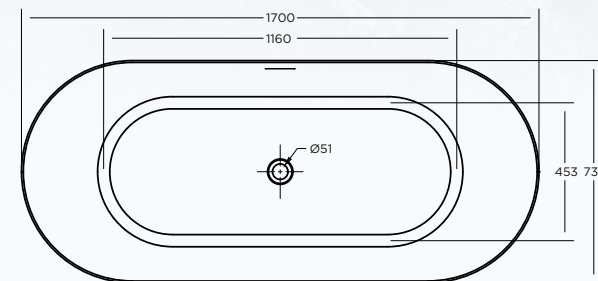

## SPECIFICATIONS

1700 X 730 X 630 H  
RIGHT HAND OPTIONS

ITEM CODE: LUK1773S

- Integrated overflow, with slot overflow hole
- Mitsubishi sanitary grade acrylic sheet, crosslinking structure
- Composite reinforcement layer with acrylic bonding resin
- 18mm base board
- Heavy duty galvanized steel frame
- Adjustable feet for levelling