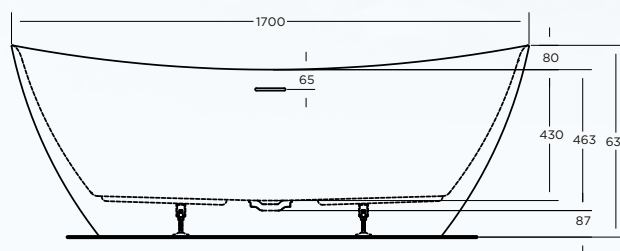

## SPECIFICATIONS

1700 X 730 X 630 H  
RIGHT HAND OPTIONS

ITEM CODE: LUK1773S

- Integrated overflow, with slot overflow hole
- Mitsubishi sanitary grade acrylic sheet, crosslinking structure
- Composite reinforcement layer with acrylic bonding resin
- 18mm base board
- Heavy duty galvanized steel frame
- Adjustable feet for levelling